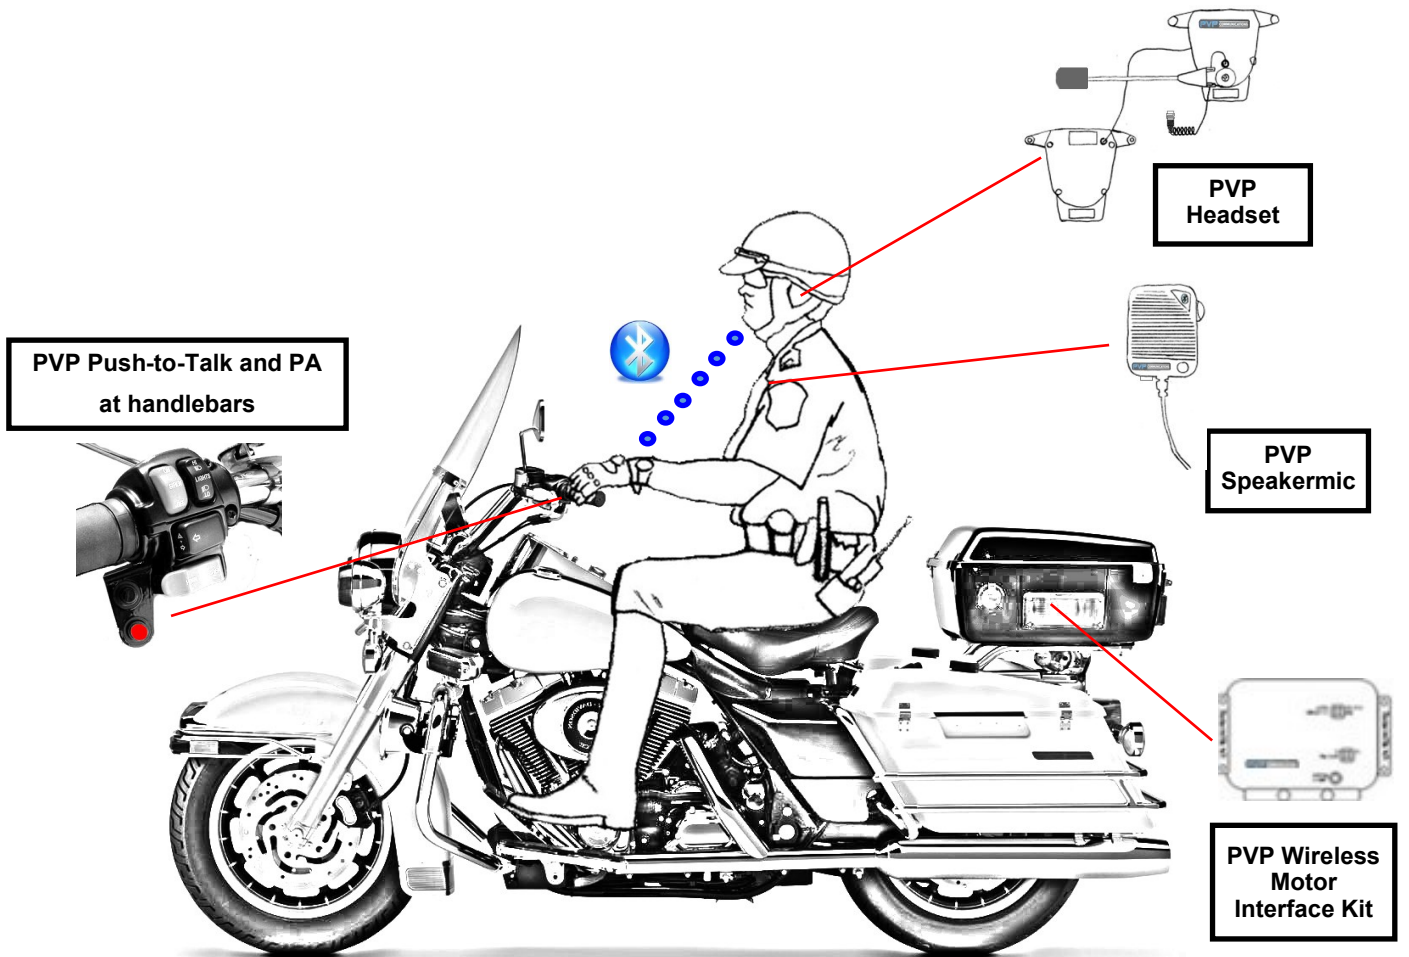

Motor - One

WIRELESS-PORTABLE ONLY

 * Pair the headset (wired to the shouldermic) and the wireless motor kit for a unique and secure Bluetooth connection.